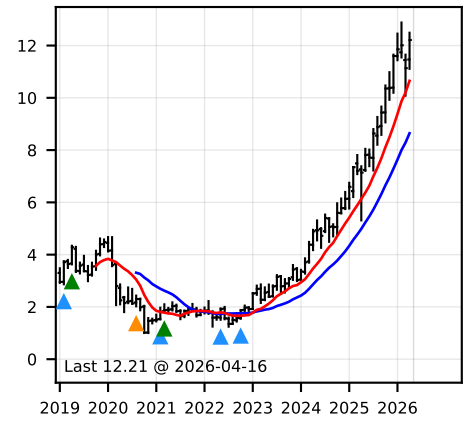

ITALIA BIG CAP Trading Dashboard - Buy Signals Monthly Analysis

BANCO BPM - 7Y

BCA MPS - 7Y

BPER BANCA - 7Y

CD - STELLANTIS - 7Y

E - ENI - 7Y

ENEL - 7Y

FB - INTESA SANPAOLO - 7Y