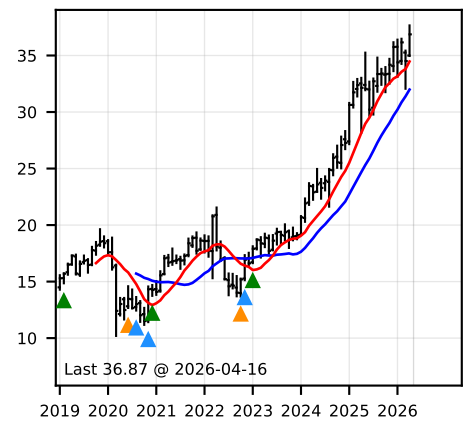

GENERALI - 7Y