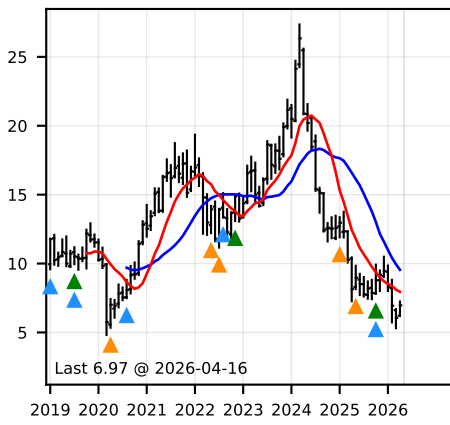

ITALIA BIG CAP Trading Dashboard - Buy Signals Monthly Analysis

BANCO BPM - 7Y

BCA MPS - 7Y

BPER BANCA - 7Y

CD - STELLANTIS - 7Y

E - ENI - 7Y

ENEL - 7Y

FB - INTESA SANPAOLO - 7Y