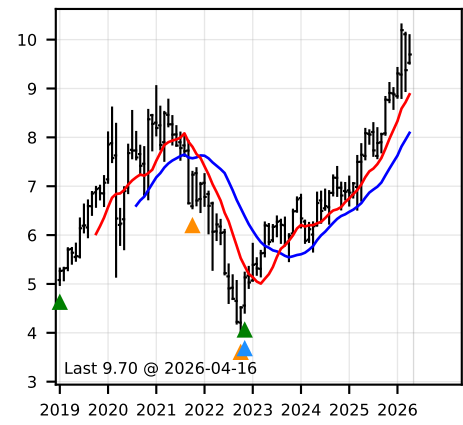

ITALIA BIG CAP Trading Dashboard - Buy Signals Monthly Analysis

BANCO BPM - 7Y

BCA MPS - 7Y

BPER BANCA - 7Y

CD - STELLANTIS - 7Y

E - ENI - 7Y

ENEL - 7Y

FB - INTESA SANPAOLO - 7Y