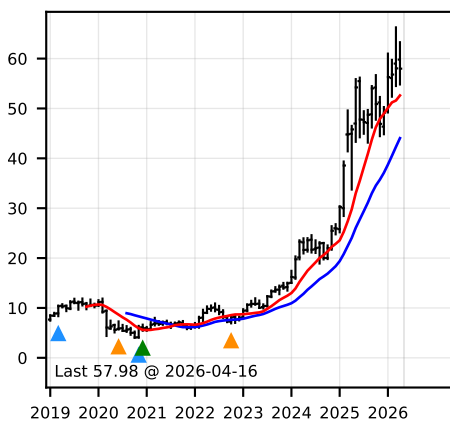

LEONARDO - 7Y