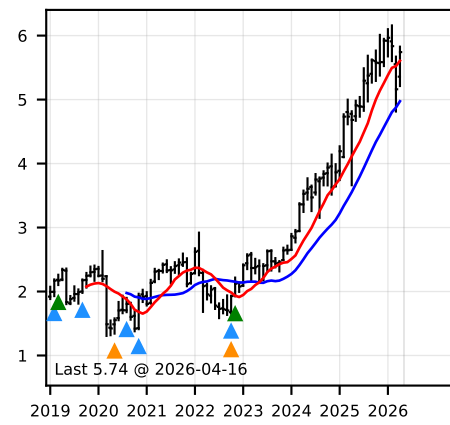

ITALIA BIG CAP Trading Dashboard - Buy Signals Monthly Analysis

BANCO BPM - 7Y

BCA MPS - 7Y

BPER BANCA - 7Y

CD - STELLANTIS - 7Y

E - ENI - 7Y

ENEL - 7Y

FB - INTESA SANPAOLO - 7Y