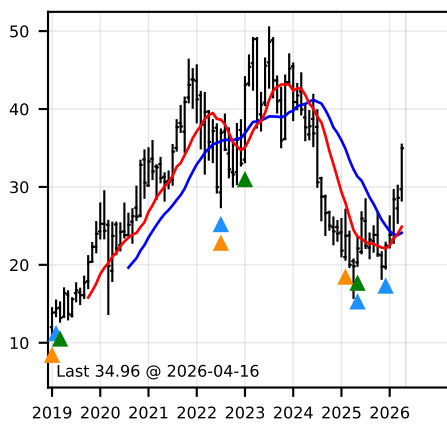

ITALIA BIG CAP Trading Dashboard - Buy Signals Monthly Analysis

BANCO BPM - 7Y

BCA MPS - 7Y

BPER BANCA - 7Y

CD - STELLANTIS - 7Y

E - ENI - 7Y

ENEL - 7Y

FB - INTESA SANPAOLO - 7Y

FERRARI - 7Y

GENERALI - 7Y

LEONARDO - 7Y

STMICRO - 7Y

UNICREDITO - 7Y

Buy Signals |

▲ cWave Signal

▲ Heisenberg Signal