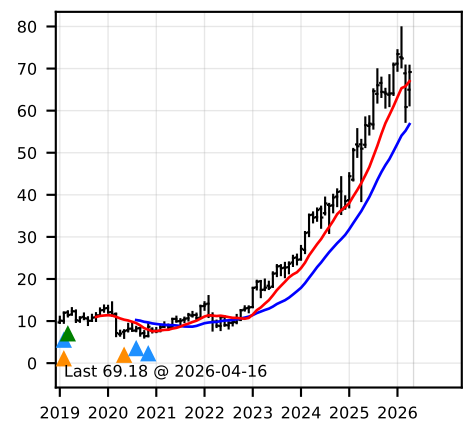

ITALIA BIG CAP Trading Dashboard - Buy Signals Monthly Analysis

BANCO BPM - 7Y

BCA MPS - 7Y

BPER BANCA - 7Y

CD - STELLANTIS - 7Y

E - ENI - 7Y

ENEL - 7Y

FB - INTESA SANPAOLO - 7Y

FERRARI - 7Y

GENERALI - 7Y

LEONARDO - 7Y

STMICRO - 7Y

UNICREDITO - 7Y

Buy Signals |

▲ cWave Signal

▲ Heisenberg Signal