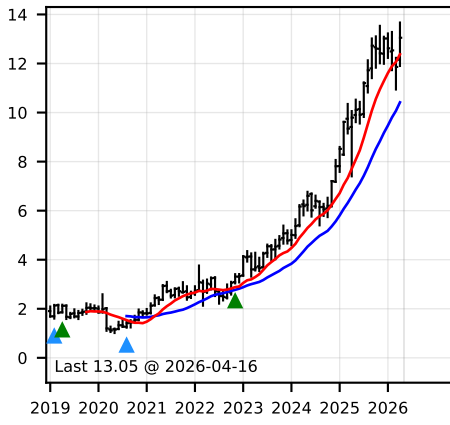

ITALIA BIG CAP Trading Dashboard - Buy Signals Monthly Analysis

BANCO BPM - 7Y

BCA MPS - 7Y

BPER BANCA - 7Y

CD - STELLANTIS - 7Y

E - ENI - 7Y

ENEL - 7Y

FB - INTESA SANPAOLO - 7Y