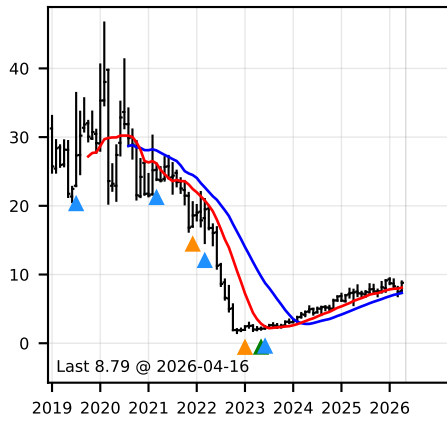

ITALIA BIG CAP Trading Dashboard - Buy Signals Monthly Analysis

BANCO BPM - 7Y

BCA MPS - 7Y

BPER BANCA - 7Y

CD - STELLANTIS - 7Y

E - ENI - 7Y

ENEL - 7Y

FB - INTESA SANPAOLO - 7Y