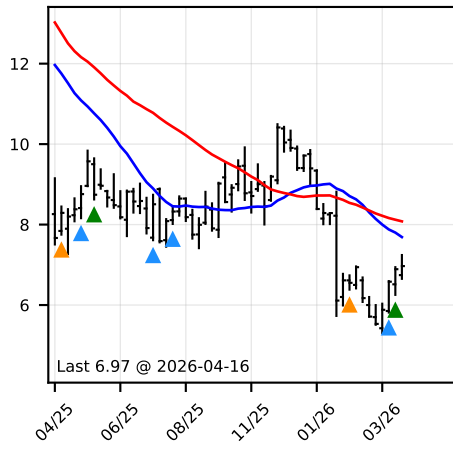

CD - STELLANTIS - 52W