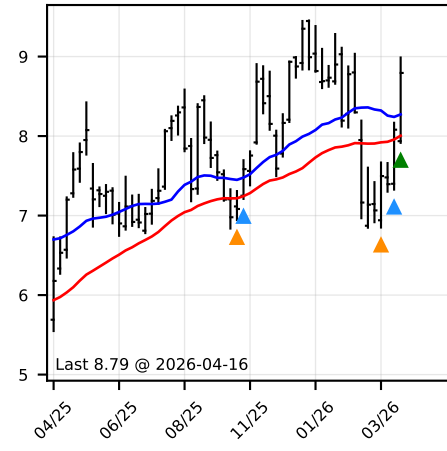

BCA MPS - 52W