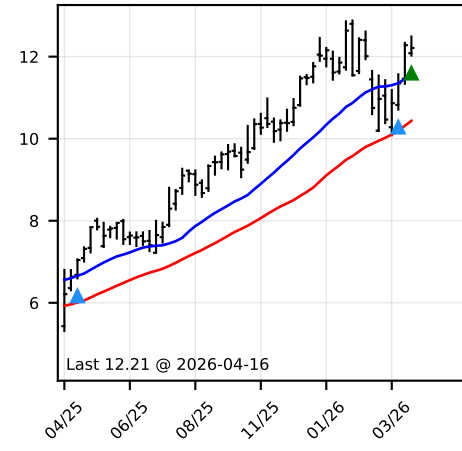

BPER BANCA - 52W