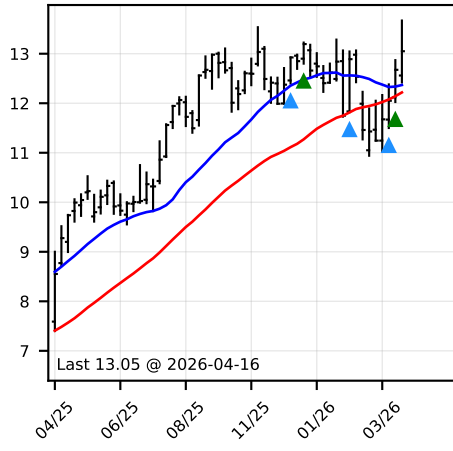

# ITALIA BIG CAP Trading Dashboard - Buy Signals Weekly Analysis

## BANCO BPM - 52W

## BCA MPS - 52W